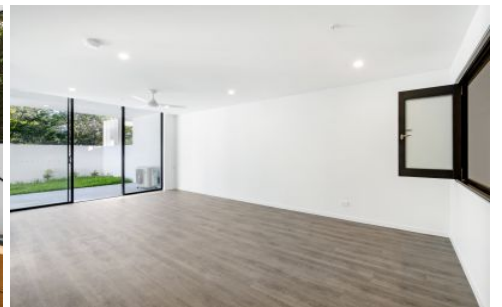

Stewart

ESTATE AGENTS

9/249 Ashmore Road Benowa QLD

2 2 1

A choice of luxury 2-bedroom, 2 bathroom brand new apartments for rental in Woodtree Residences.

Woodtree Residence is perfectly situated to take advantage of all that Benowa has to offer. Located opposite the Botanical Gardens and walking distance to 3 schools, Benowa Gardens Shopping Centre, Pindara Hospital, and medical precinct.

A rooftop Zen Garden with BBQ and entertainment area allows you to relax, entertain or soak up the Gold Coast Skyline

All the apartments have ducted air conditioning, fans and come with one allocated car space.

Currently Available between $695.00 and $800.00

View : <https://www.stewartestateagents.com.au/lease/qlld/gold-coast/benowa/residential/apartment/7774725>