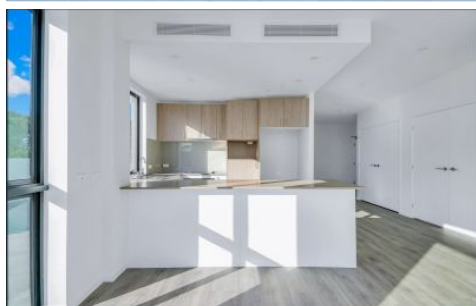

Stewart

ESTATE AGENTS

36/249 Ashmore Road Benowa QLD

3  **2**  **2** 

This large 3-bedroom apartment is situated on the top floor and boasts an oversized private balcony, with views of Surfers Paradise.

View : <https://www.stewartestateagents.com.au/lease/qld/gold-coast/benowa/residential/apartment/7711606>

A shared rooftop Zen Garden with BBQ and entertainment area allows you to relax, entertain or soak up the Gold Coast Skyline

The apartment with its open plan living is full of natural light has ducted air conditioning and ceiling fans.