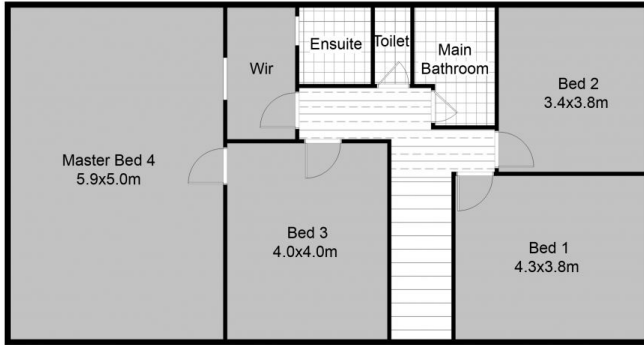

FIRST FLOOR PLAN