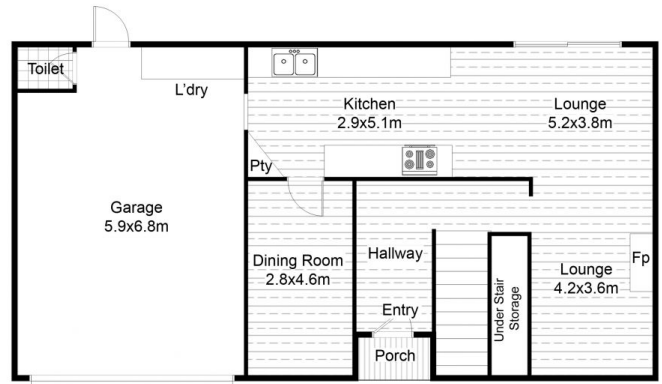

GROUND FLOOR PLAN

LAND SIZE : 887 m²

185 Discovery Drive, Helensvale Qld 4212